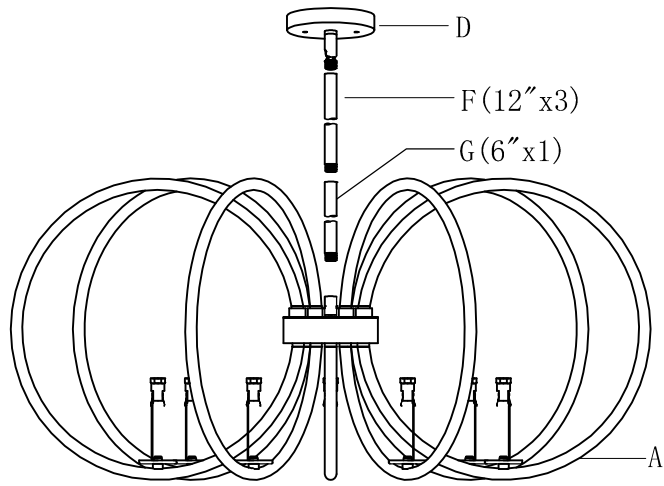

PRODUCT NAME : Meridian 7LT Chandelier  
ITEM NUMBER: 25297

**Please consult a qualified electrician for hanging fixture and wiring.**

Light Source : 7X E12 Candelabra 60W (Not Included)

Made in China / Hecho en China / Fabrique en China

<p>(A)</p>	 <p>Fixture</p>	<p>x1</p>	<p>(H)</p>	 <p>Candle cover</p>	<p>x7</p>
			<p>(I)</p>	 <p>Wire connector</p>	<p>x3</p>
<p>(B)</p>	 <p>Mounting bracket</p>	<p>x1</p>	<p>(J)</p>	 <p>SHD418OF</p>	<p>x7</p>
<p>(C)</p>	 <p>Screw #8-32x1"</p>	<p>x2</p>			
<p>(D)</p>	 <p>Canopy</p>	<p>x1</p>			
<p>(E)</p>	 <p>Finial</p>	<p>x2</p>			
<p>(F)</p>	 <p>STR04512BK-HE</p>	<p>x3</p>			
<p>(G)</p>	 <p>STR04512BK-HE</p>	<p>x1</p>			

1. Combine stem lengths to meet your desired mounting height

---

2.

---

3.

---