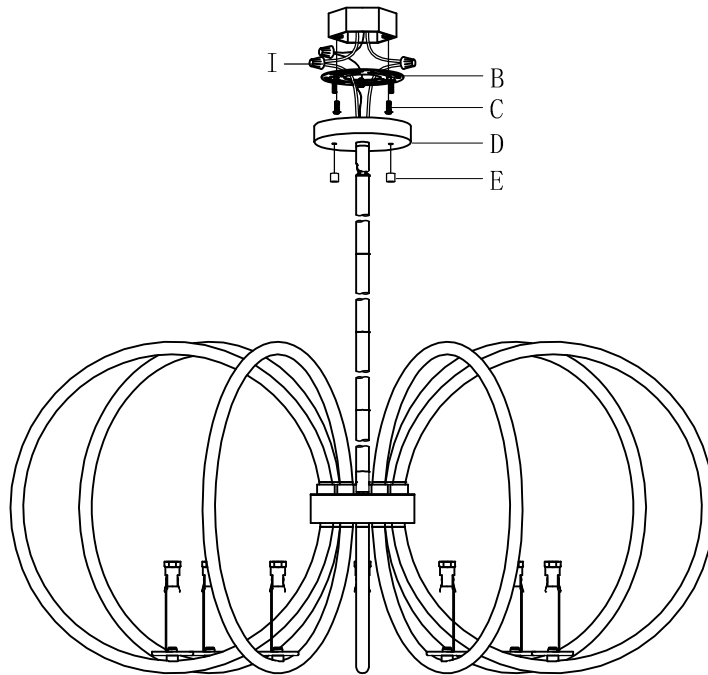

PRODUCT NAME : Meridian 7LT Chandelier  
ITEM NUMBER: 25297

**Please consult a qualified electrician for hanging fixture and wiring.**

Light Source : 7X E12 Candelabra 60W (Not Included)

Made in China / Hecho en China / Fabrique en China

<p>(A)</p>	 <p>Fixture</p>	<p>x1</p>	<p>(H)</p>	 <p>Candle cover</p>	<p>x7</p>
			<p>(I)</p>	 <p>Wire connector</p>	<p>x3</p>
<p>(B)</p>	 <p>Mounting bracket</p>	<p>x1</p>	<p>(J)</p>	 <p>SHD418OF</p>	<p>x7</p>
<p>(C)</p>	 <p>Screw #8-32x1"</p>	<p>x2</p>			
<p>(D)</p>	 <p>Canopy</p>	<p>x1</p>			
<p>(E)</p>	 <p>Finial</p>	<p>x2</p>			
<p>(F)</p>	 <p>STR04512BK-HE</p>	<p>x3</p>			
<p>(G)</p>	 <p>STR04512BK-HE</p>	<p>x1</p>			

1. Combine stem lengths to meet your desired mounting height

---

2.

---

3.

---