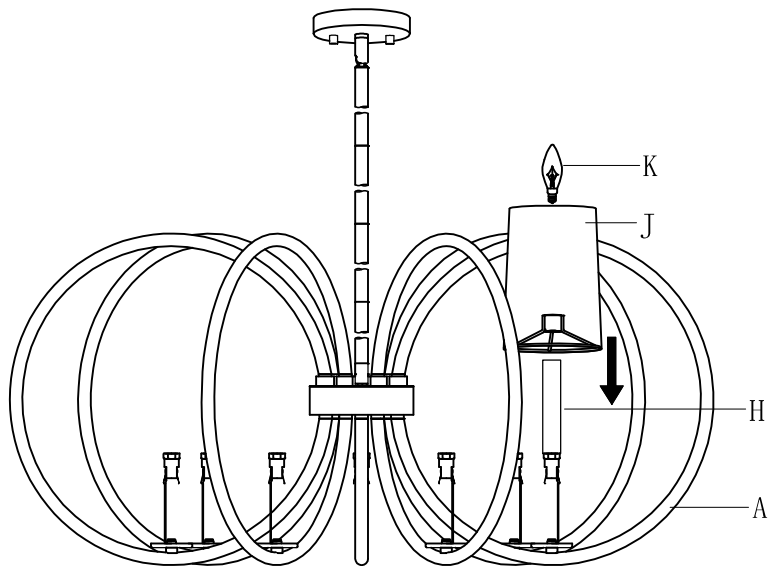

PRODUCT NAME : Meridian 7LT Chandelier  
ITEM NUMBER: 25297

**Please consult a qualified electrician for hanging fixture and wiring.**

Light Source : 7X E12 Candelabra 60W (Not Included)

Made in China / Hecho en China / Fabrique en China

<p>(A)</p>	 <p>Fixture</p>	<p>x1</p>	<p>(H)</p>	 <p>Candle cover</p>	<p>x7</p>
			<p>(I)</p>	 <p>Wire connector</p>	<p>x3</p>
<p>(B)</p>	 <p>Mounting bracket</p>	<p>x1</p>	<p>(J)</p>	 <p>SHD418OF</p>	<p>x7</p>
<p>(C)</p>	 <p>Screw #8-32x1"</p>	<p>x2</p>			
<p>(D)</p>	 <p>Canopy</p>	<p>x1</p>			
<p>(E)</p>	 <p>Finial</p>	<p>x2</p>			
<p>(F)</p>	 <p>STR04512BK-HE</p>	<p>x3</p>			
<p>(G)</p>	 <p>STR04512BK-HE</p>	<p>x1</p>			

1. Combine stem lengths to meet your desired mounting height

---

2.

---

3.

---