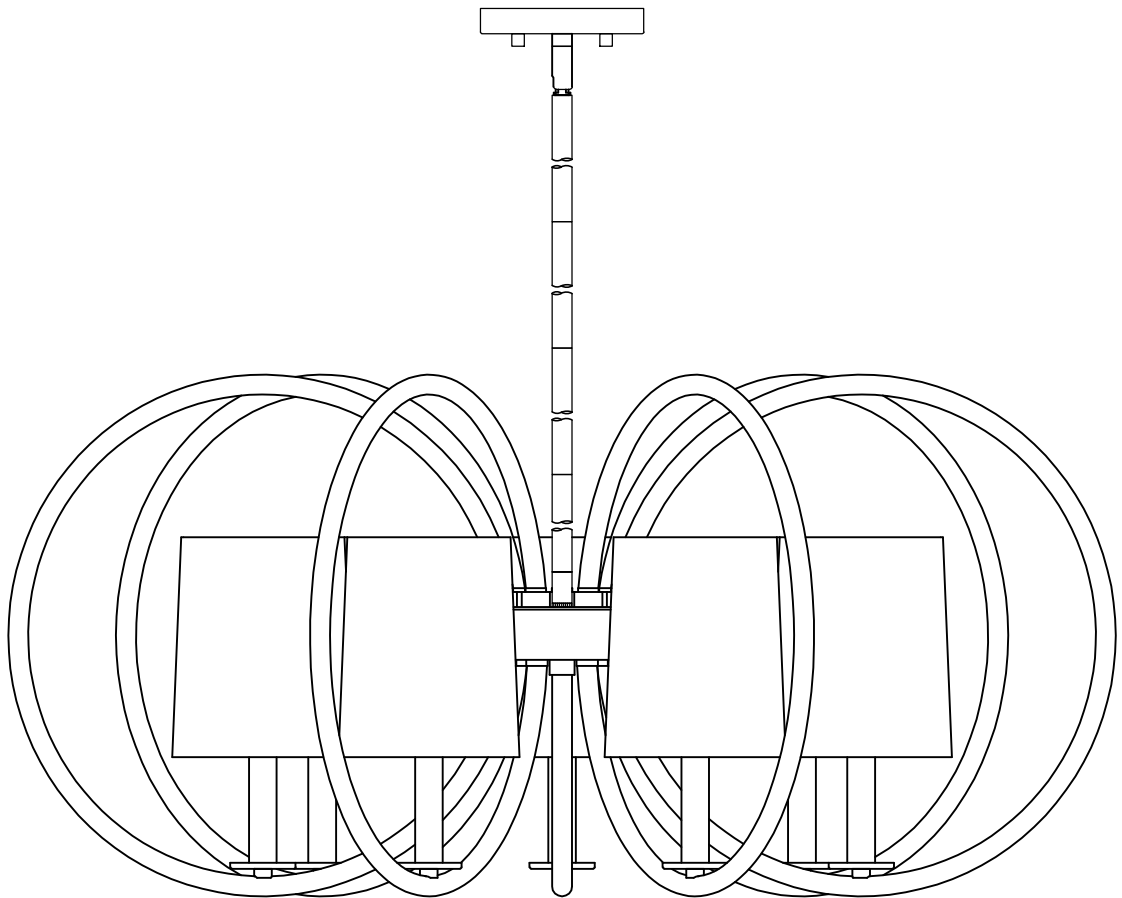

PRODUCT NAME : Meridian 7LT Chandelier  
ITEM NUMBER: 25297

**Please consult a qualified electrician for hanging fixture and wiring.**

Light Source : 7X E12 Candelabra 60W (Not Included)

Made in China / Hecho en China / Fabrique en China

<p>(A)</p>	 <p>Fixture</p>	<p>x1</p>	<p>(H)</p>	 <p>Candle cover</p>	<p>x7</p>
			<p>(I)</p>	 <p>Wire connector</p>	<p>x3</p>
<p>(B)</p>	 <p>Mounting bracket</p>	<p>x1</p>	<p>(J)</p>	 <p>SHD418OF</p>	<p>x7</p>
<p>(C)</p>	 <p>Screw #8-32x1"</p>	<p>x2</p>			
<p>(D)</p>	 <p>Canopy</p>	<p>x1</p>			
<p>(E)</p>	 <p>Finial</p>	<p>x2</p>			
<p>(F)</p>	 <p>STR04512BK-HE</p>	<p>x3</p>			
<p>(G)</p>	 <p>STR04512BK-HE</p>	<p>x1</p>			